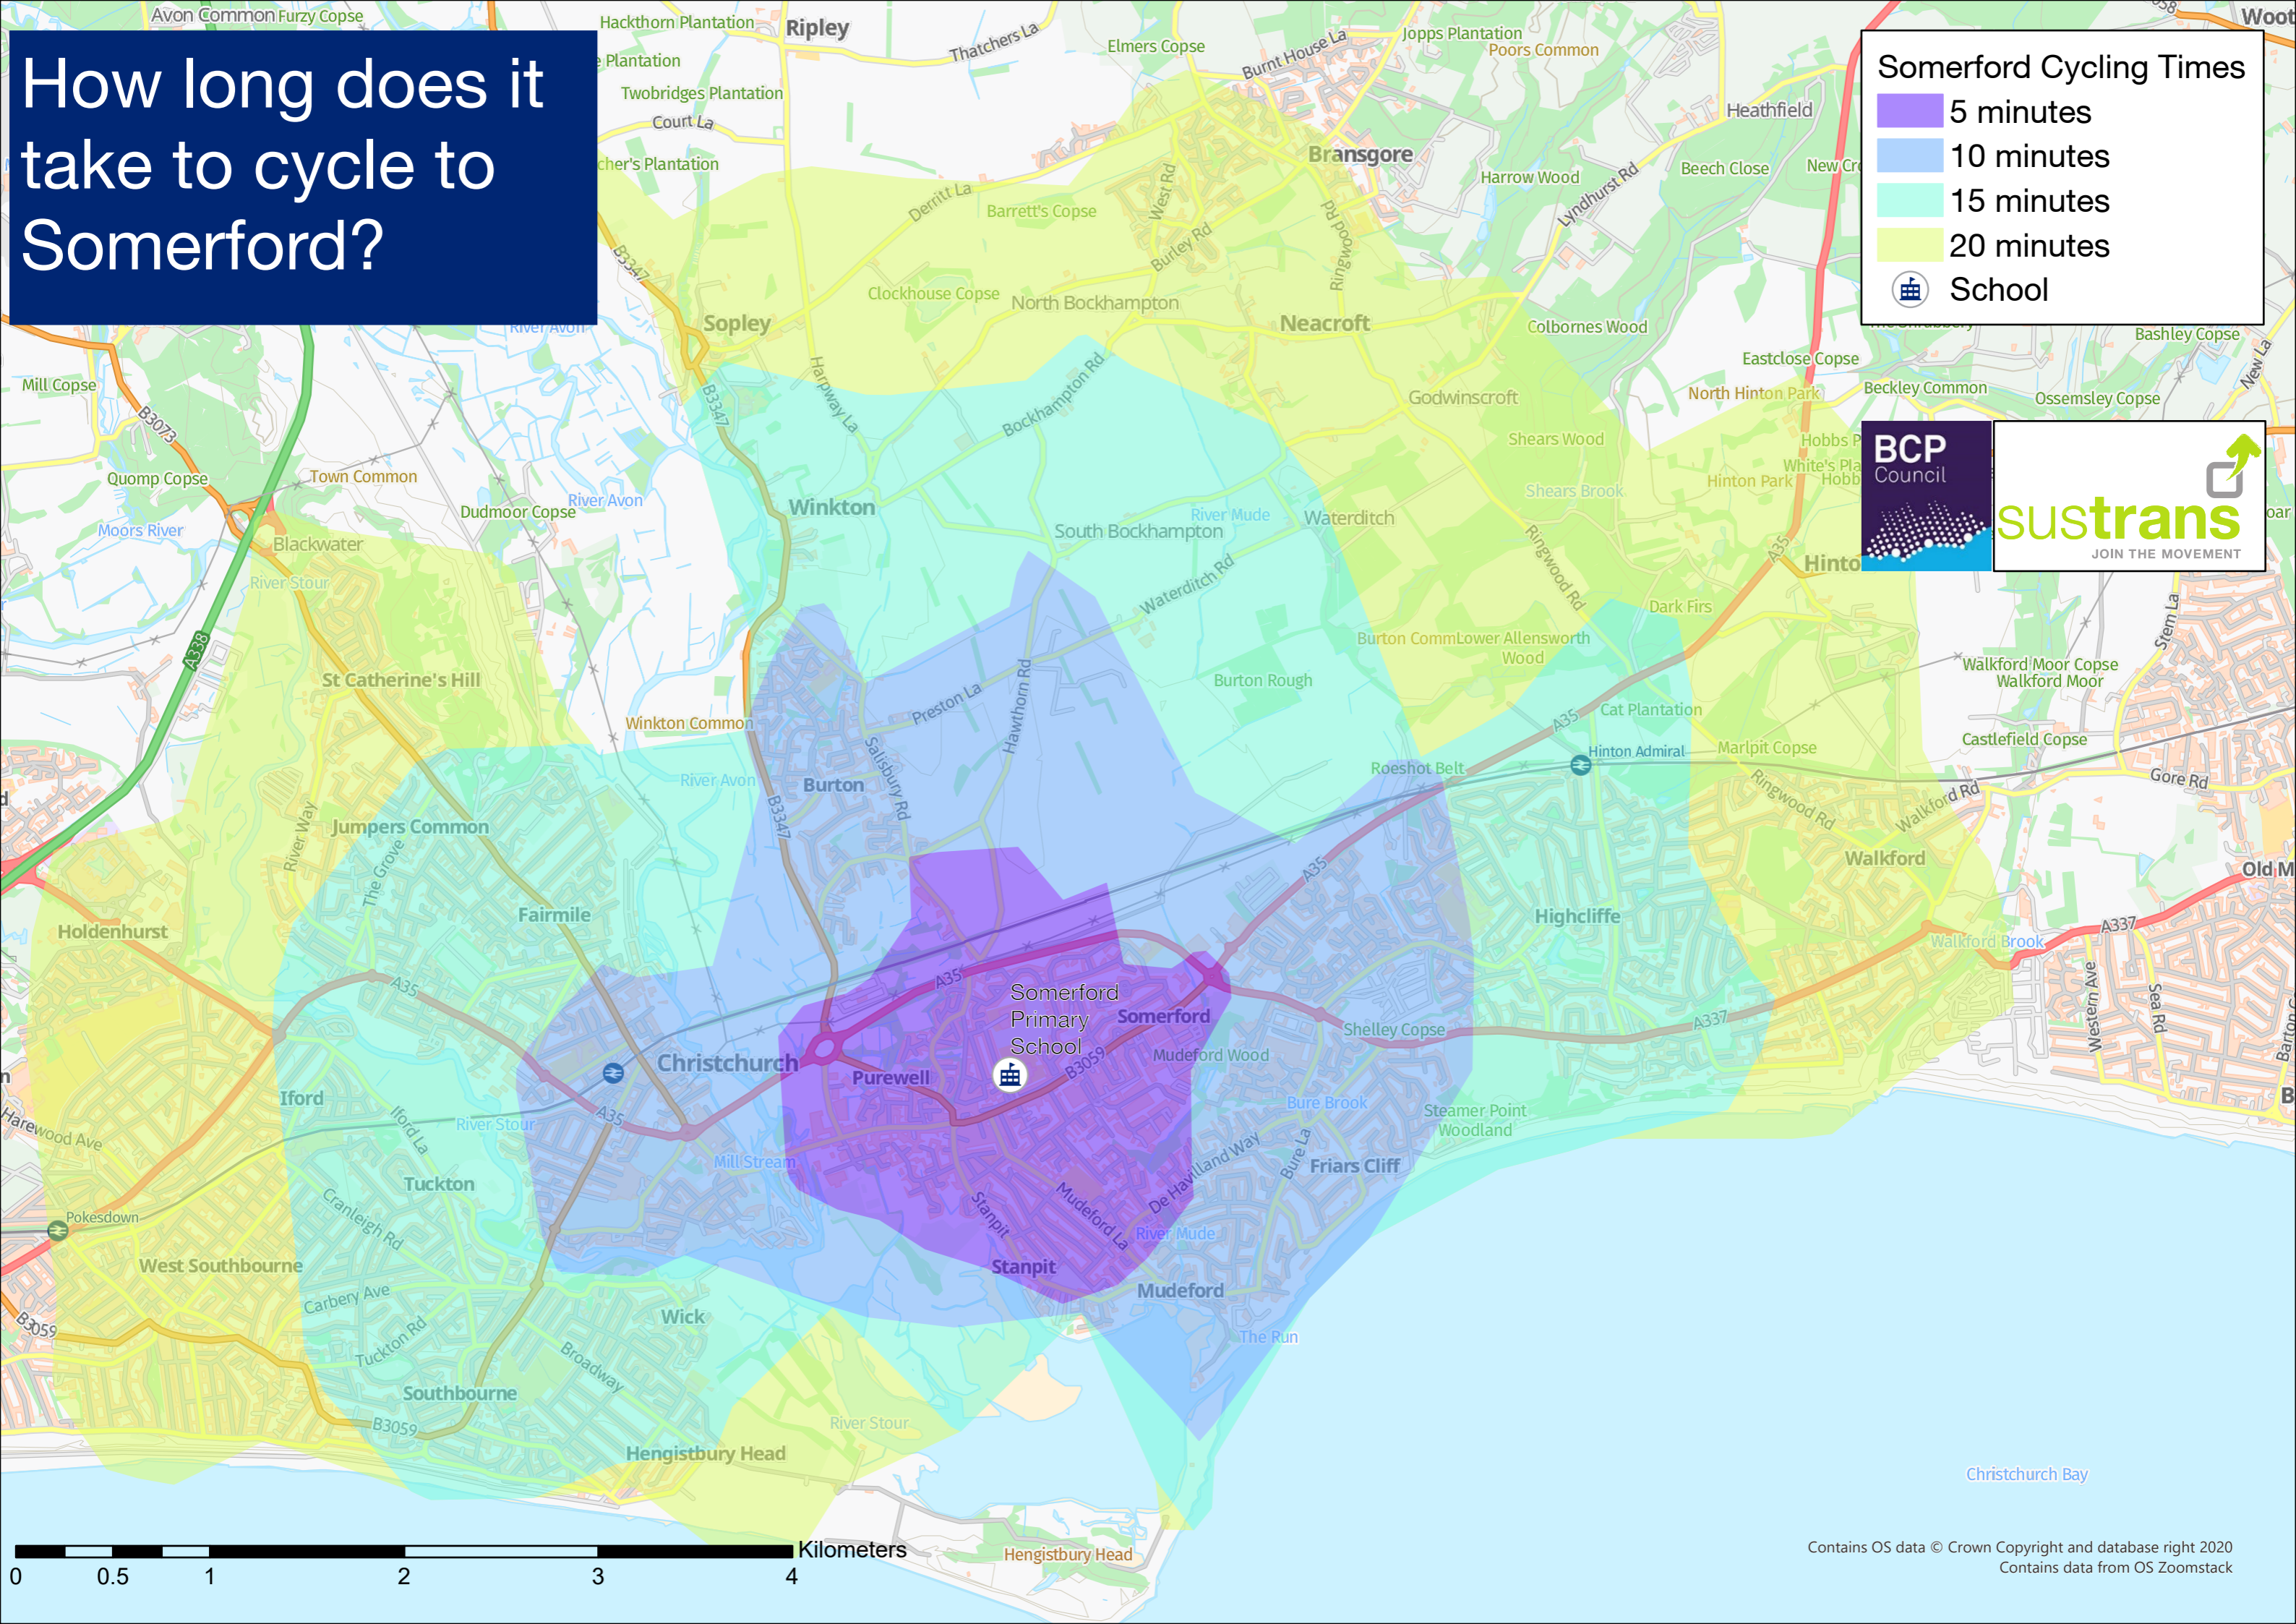

# How long does it take to cycle to Somerford?

### Somerford Cycling Times

- 5 minutes
- 10 minutes
- 15 minutes
- 20 minutes

 School

JOIN THE MOVEMENT

Contains OS data © Crown Copyright and database right 2020  
Contains data from OS Zoomstack