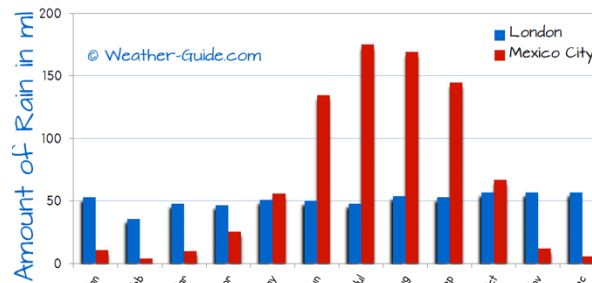

KEY VOCABULARY:

TOPOGRAPHY: The shape and features of land surfaces.

SIERRA MADRE OCCIDENTAL: Major mountain range in Mexico

DESERT: An area with little or no vegetation. Deserts can be hot or cold.

RIO BRAVO: Principal river in Mexico, known as the Rio Grande in America.

BIOME: A large naturally occurring community of flora and fauna occupying a major habitat.

EXPORTS: The goods or services sent to other countries for money.

PENINSULA: A piece of land almost surrounded by water or projecting out into a body of water.

MARIACHI BAND: A group of people who play stringed instruments.