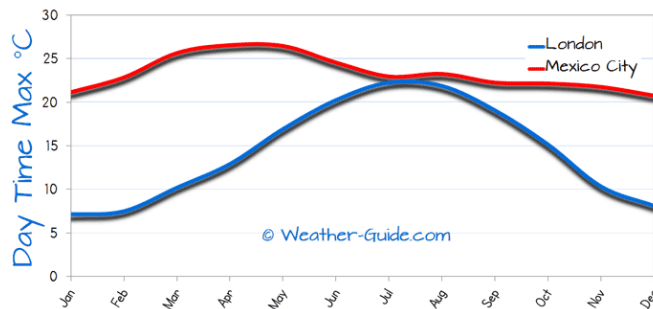

KEY VOCABULARY:

TOPOGRAPHY: The shape and features of land surfaces.

SIERRA MADRE OCCIDENTAL: Major mountain range in Mexico

DESERT: An area with little or no vegetation. Deserts can be hot or cold.

RIO BRAVO: Principal river in Mexico, known as the Rio Grande in America.

BIOME: A large naturally occurring community of flora and fauna occupying a major habitat.

EXPORTS: The goods or services sent to other countries for money.

PENINSULA: A piece of land almost surrounded by water or projecting out into a body of water.

MARIACHI BAND: A group of people who play stringed instruments.